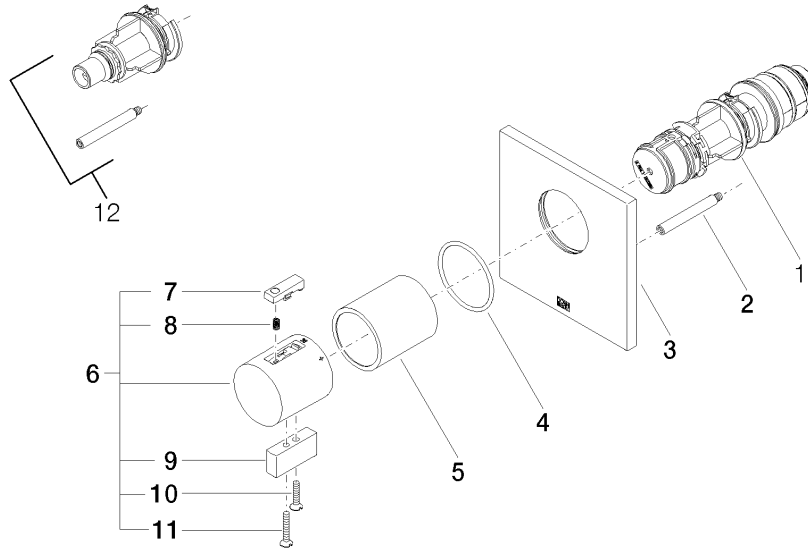

**Required miscellaneous**

**xTOOL Concealed thermostat module without volume control -** 35 503 970 90  
 •max. recess depth 160 mm  
 •min. recess depth 95 mm

**Recommended miscellaneous**

**xGRID Attachment set for integrating in the dry wall construction -** 12 340 970 90

**Required miscellaneous**

**xGRID Installation track 555 mm -** 12 360 970 90

36 501 985

mm [inches]

Certificates

WRAS\_2011026.

DVGW\_DW-  
6512DN0706.

LGA\_29930.

### Spare parts list

No.	Item Number	Name	Quantity used	Delivery time
1	90 15 02 063 00 90	cartridge	1	2
2	90 31 09 095 00 90	bar	1	2
3	09 11 02 196-06	cover	1	60
4	90 14 10 049 00 90	seal	1	2
5	90 21 02 112 00-06	sleeve	1	10
6	04 17 33 006 00-06	handle	1	60
7	90 21 33 011 00-13	handle	1	2
8	90 16 02 027 00 90	spring	1	2
9	09 20 33 006-06	handle	1	10
10	09 30 30 159-06	screw	1	10
11	09 30 30 160-06	screw	1	10
12	12 178 970 90	Extension 46 mm -	1	2